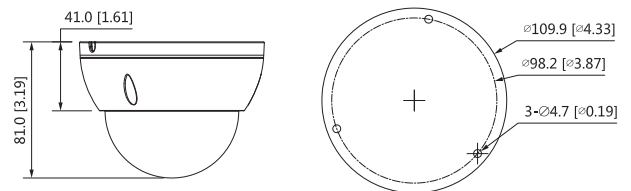

PFM321D  
DC12V1A Power  
Adapter

LR1002-1ET/1EC  
Single-port long  
reach ethernet over  
coax extender

PFM900-E  
Integrated Mount  
tester

PFM114  
TLC SD card

**Dimensions (mm[inch])**

**Accessories**