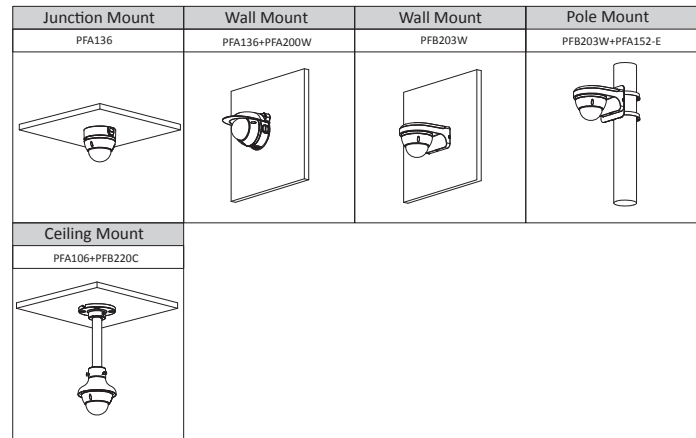

PFM321D  
DC12V1A Power  
Adapter

LR1002-1ET/1EC  
Single-port long  
reach ethernet over  
coax extender

PFM900-E  
Integrated Mount  
tester

PFM114  
TLC SD card

**Dimensions (mm[inch])**

**Accessories**